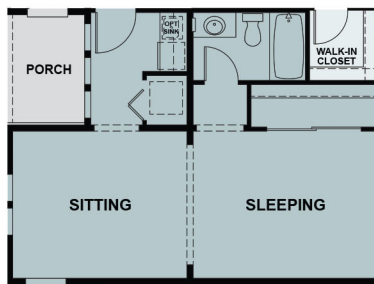

MARY LOU

Approx. 2,953 Sq. Ft. | 4 Bedrooms | 3.5 Bathrooms | Formal Dining
 3-Car Split Garage | Oversized Covered Patio

Optional Multi-Gen Suite at Bedrooms 2 & 3